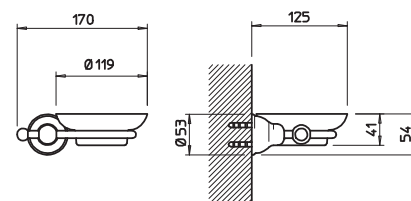

04779

Porta sapone a muro con ceramica bianca.
White ceramic wall-mounted soap holder.

031	Cromo	Chrome	86
081	Cromo/Gold CCP	Chrome/Gold CCP	91
140	Bronzo	Bronzed	109
080	Gold CCP	Gold CCP	142

04796

Porta sapone a muro con ceramica bianca.
White ceramic wall-mounted soap holder.