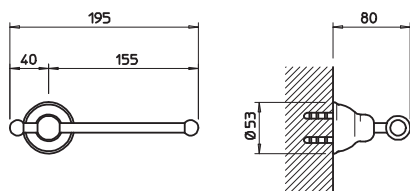

04806

Porta rotolo a muro con coperchio.
Wall-mounted paper roll holder with cover.

031	Cromo	Chrome	131
081	Cromo/Gold CCP	Chrome/Gold CCP	132
140	Bronzo	Bronzed	174
080	Gold CCP	Gold CCP	221

04815

Porta rotolo a muro orizzontale o verticale.
Wall-mounted paper roll holder either vertical or horizontal.

04824

Porta salvietta interasse 30 cm.
30 cm centre distance towel rail.

031	Cromo	Chrome	82
081	Cromo/Gold CCP	Chrome/Gold CCP	98
140	Bronzo	Bronzed	127
080	Gold CCP	Gold CCP	178

04833

Porta salvietta interasse 45 cm.
45 cm centre distance towel rail.