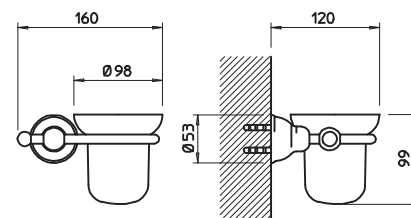

031	Cromo	Chrome	87
081	Cromo/Gold CCP	Chrome/Gold CCP	93
140	Bronzo	Bronzed	111
080	Gold CCP	Gold CCP	143

04797

Porta scopino a muro con ceramica bianca.
White ceramic wall-mounted brush holder.