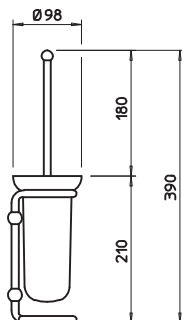

04802

Porta scopino d'appoggio con ceramica bianca.
White ceramic standing brush holder.