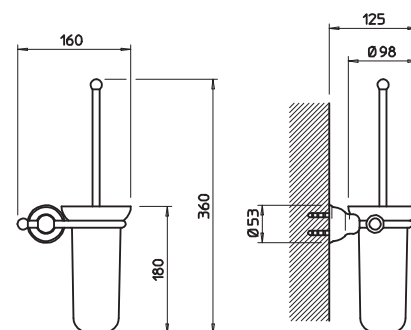

031	Cromo	Chrome	120
081	Cromo/Gold CCP	Chrome/Gold CCP	128
140	Bronzo	Bronzed	162
080	Gold CCP	Gold CCP	197

04784

Porta sapone d'appoggio con ceramica bianca.
White ceramic standing soap holder.