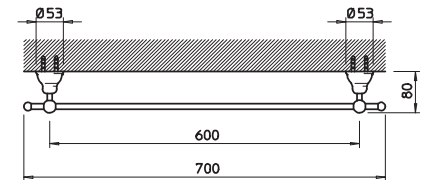

04824

Porta salvietta interasse 30 cm.
30 cm centre distance towel rail.

031	Cromo	Chrome	82
081	Cromo/Gold CCP	Chrome/Gold CCP	98
140	Bronzo	Bronzed	127
080	Gold CCP	Gold CCP	178

04833

Porta salvietta interasse 45 cm.
45 cm centre distance towel rail.

031	Cromo	Chrome	87
081	Cromo/Gold CCP	Chrome/Gold CCP	101
140	Bronzo	Bronzed	136
080	Gold CCP	Gold CCP	186

04836

Porta salvietta interasse 60 cm.
60 cm centre distance towel rail.

031	Cromo	Chrome	91
081	Cromo/Gold CCP	Chrome/Gold CCP	104
140	Bronzo	Bronzed	146
080	Gold CCP	Gold CCP	198