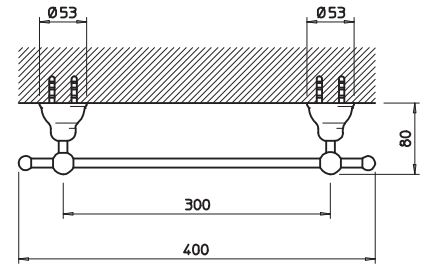

04824

Porta salvietta interasse 30 cm.
30 cm centre distance towel rail.

031	Cromo	Chrome	82
081	Cromo/Gold CCP	Chrome/Gold CCP	98
140	Bronzo	Bronzed	127
080	Gold CCP	Gold CCP	178

04833

Porta salvietta interasse 45 cm.
45 cm centre distance towel rail.