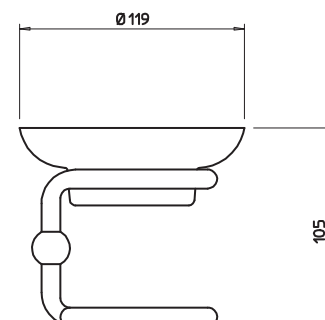

031	Cromo	Chrome	94
081	Cromo/Gold CCP	Chrome/Gold CCP	103
140	Bronzo	Bronzed	111
080	Gold CCP	Gold CCP	135