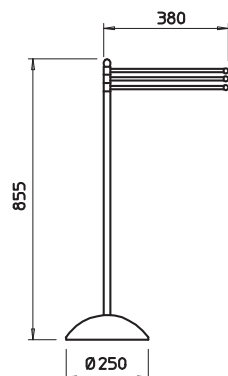

04869

Piantana porta salvietta.
Freestanding towel rail.