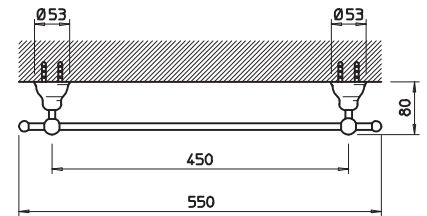

04824

Porta salvietta interasse 30 cm.
30 cm centre distance towel rail.

031	Cromo	Chrome	82
081	Cromo/Gold CCP	Chrome/Gold CCP	98
140	Bronzo	Bronzed	127
080	Gold CCP	Gold CCP	178

04833

Porta salvietta interasse 45 cm.
45 cm centre distance towel rail.

031	Cromo	Chrome	87
081	Cromo/Gold CCP	Chrome/Gold CCP	101
140	Bronzo	Bronzed	136
080	Gold CCP	Gold CCP	186

04836

Porta salvietta interasse 60 cm.
60 cm centre distance towel rail.

031	Cromo	Chrome	91
081	Cromo/Gold CCP	Chrome/Gold CCP	104
140	Bronzo	Bronzed	146
080	Gold CCP	Gold CCP	198