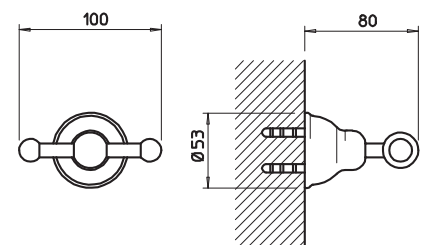

031	Cromo	Chrome	56
081	Cromo/Gold CCP	Chrome/Gold CCP	64
140	Bronzo	Bronzed	78
080	Gold CCP	Gold CCP	107