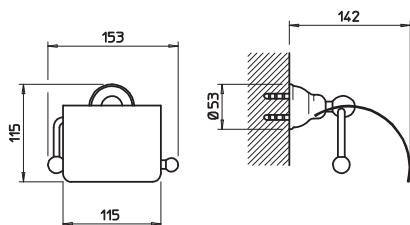

04806

Porta rotolo a muro con coperchio.
Wall-mounted paper roll holder with cover.