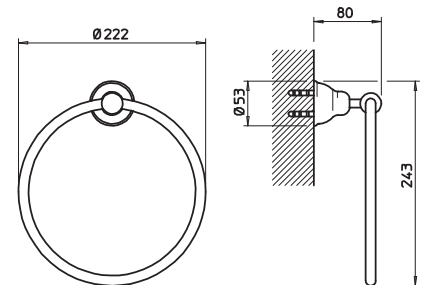

031	Cromo	Chrome	92
081	Cromo/Gold CCP	Chrome/Gold CCP	101
140	Bronzo	Bronzed	125
080	Gold CCP	Gold CCP	184