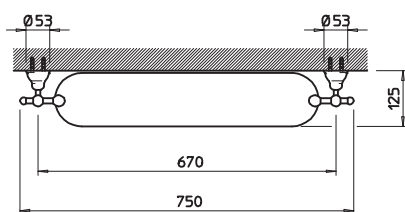

04929

Mensola 60 cm.
Shelf 60 cm.