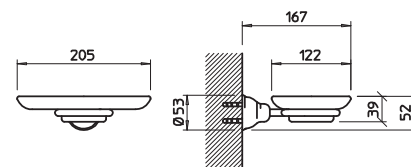

031	Cromo	Chrome	102
081	Cromo/Gold CCP	Chrome/Gold CCP	108
140	Bronzo	Bronzed	131
080	Gold CCP	Gold CCP	168

04788

Porta bicchiere a muro con ceramica bianca.
Wall-mounted tumbler holder with white ceramic.