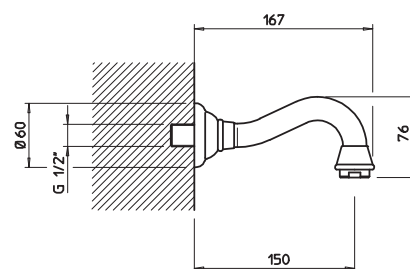

Built-in bath mixer with 1/2" connections, spout, two-way diverter, water outlet, 1,50 m flexible hose and handshower with adjustable shower hook.

031	Cromo	Chrome	716
081	Cromo/Gold CCP	Chrome/Gold CCP	873
142	Inox spazzolato	Brushed nickel	981
140	Bronzo	Bronzed	981
080	Gold CCP	Gold CCP	1268

07746

Bocca di erogazione vasca. Erogazione 150 mm.
Bath spout. Projection 150 mm.

031	Cromo	Chrome	104
081	Cromo/Gold CCP	Chrome/Gold CCP	105
142	Inox spazzolato	Brushed nickel	138
140	Bronzo	Bronzed	138
080	Gold CCP	Gold CCP	182