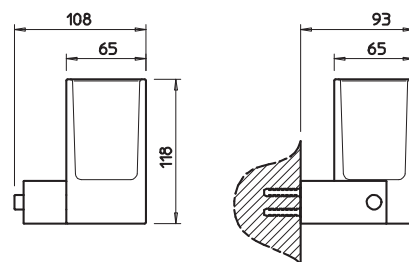

15707

Porta bicchiere a muro in vetro satinato.
Wall-mounted tumbler holder with satin glass.

031	Cromo	Chrome	168
142	Inox spazzolato	Brushed nickel	217

15713

Porta dispenser a muro con bicchiere in vetro satinato.
Wall-mounted soap dispenser with satin glass.