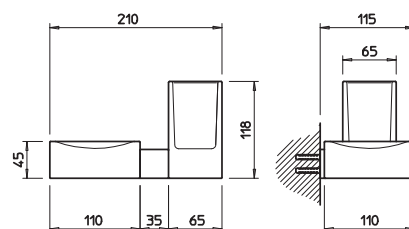

031	Cromo	Chrome	228
142	Inox spazzolato	Brushed nickel	250