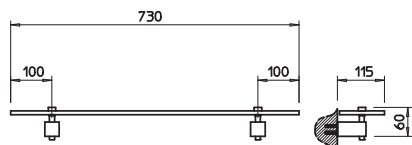

15821

Appendino a muro.
Wall-mounted robe hook.

031	Cromo	Chrome	122
142	Inox spazzolato	Brushed nickel	158