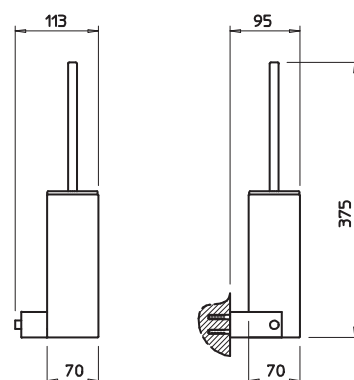

15719

Porta scopino a muro in vetro satinato.
Satined glass wall-mounted brush holder.

031	Cromo	Chrome	219
142	Inox spazzolato	Brushed nickel	281

15785

Porta sapone e porta bicchiere a muro in vetro satinato.
Satined glass wall-mounted soap and glass holders.