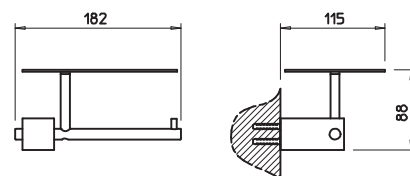

15749

Porta rotolo a muro con coperchio.
Wall-mounted paper roll holder with cover.

031	Cromo	Chrome	195
142	Inox spazzolato	Brushed nickel	252