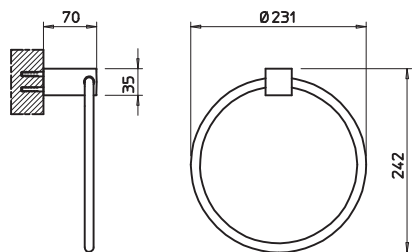

15809

Porta salvietta ad anello.
Towel ring.

031	Cromo	Chrome	151
142	Inox spazzolato	Brushed nickel	196

15821

Appendino a muro.
Wall-mounted robe hook.

031	Cromo	Chrome	122
142	Inox spazzolato	Brushed nickel	158

15845

Mensola 60 cm.
Shelf 60 cm.

031	Cromo	Chrome	319
142	Inox spazzolato	Brushed nickel	382

20978

Illuminazione a parete o a soffitto.
Ceiling or wall-mounted lamp.

031	Cromo	Chrome	621
142	Inox spazzolato	Brushed nickel	776

14181

Gettacarta.
Waste-paper basket.

031	Cromo	Chrome	137