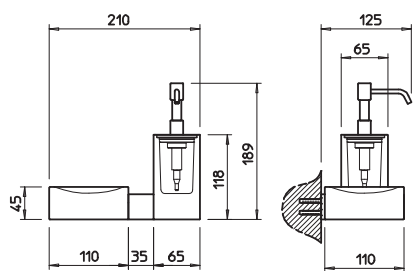

15788

Porta bicchiere e porta dispenser a muro in vetro satinato.
Wall-mounted soap dispenser and tumbler holders with satinized glass.

031	Cromo	Chrome	320
142	Inox spazzolato	Brushed nickel	413