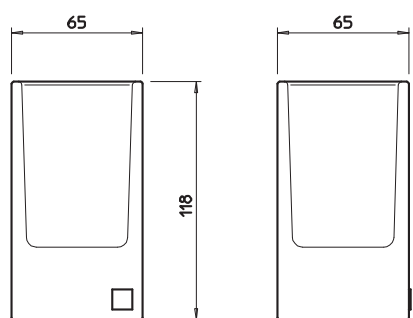

15725

Porta sapone d'appoggio in vetro satinato.
Satinized glass standing soap holder.

031	Cromo	Chrome	83
142	Inox spazzolato	Brushed nickel	95

15731

Porta bicchiere d'appoggio in vetro satinato.
Standing tumbler holder with satinized glass.

031	Cromo	Chrome	92
142	Inox spazzolato	Brushed nickel	102