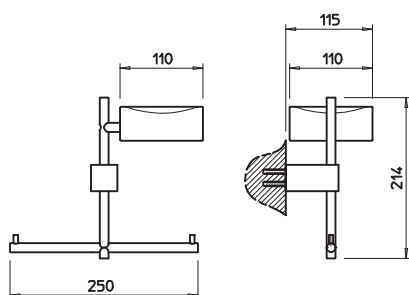

15827

Piantana con porta sapone e porta scopino in vetro satinato, porta rotolo e porta salvietta.
Standing set with satined glass soap and brush holders, paper roll holder and towel rail.

031	Cromo	Chrome	692
142	Inox spazzolato	Brushed nickel	890

15773

Colonna a muro con porta sapone in vetro satinato e porta salvietta.
Wall-mounted column with satined glass soap holder and towel rail.

031	Cromo	Chrome	246
142	Inox spazzolato	Brushed nickel	319