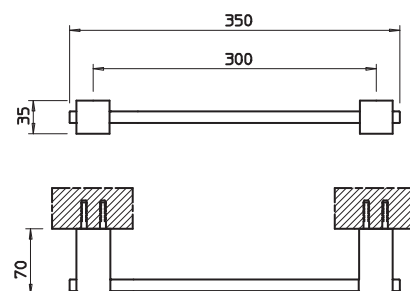

15800

Porta salvietta interasse 45 cm.
45 cm centre distance towel rail.

031	Cromo	Chrome	163
142	Inox spazzolato	Brushed nickel	211

15803

Porta salvietta interasse 60 cm.
60 cm centre distance towel rail.