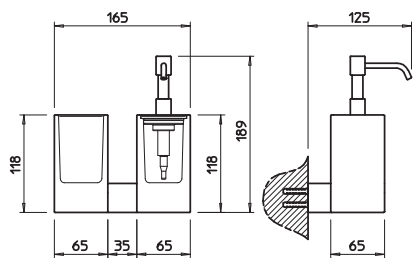

15788

Porta bicchiere e porta dispenser a muro in vetro satinato.
Wall-mounted soap dispenser and tumbler holders with satinized glass.

031	Cromo	Chrome	320
142	Inox spazzolato	Brushed nickel	413

15791

Porta sapone e porta dispenser a muro in vetro satinato.
Satinized glass wall-mounted soap and dispenser holders.

031	Cromo	Chrome	318
142	Inox spazzolato	Brushed nickel	413

15725

Porta sapone d'appoggio in vetro satinato.
Satinized glass standing soap holder.

031	Cromo	Chrome	83
142	Inox spazzolato	Brushed nickel	95

15731

Porta bicchiere d'appoggio in vetro satinato.
Standing tumbler holder with satinized glass.

031	Cromo	Chrome	92
142	Inox spazzolato	Brushed nickel	102

15737

Porta dispenser d'appoggio con bicchiere in vetro satinato.
Standing soap dispenser with satinized glass.

031	Cromo	Chrome	192
142	Inox spazzolato	Brushed nickel	231