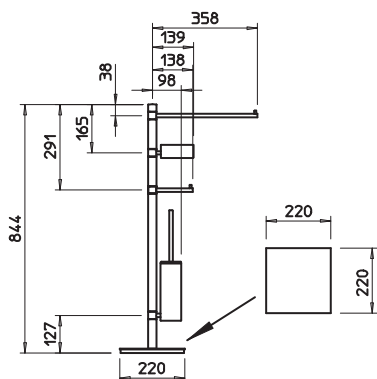

15833

Piantana con porta rotolo e porta scopino in vetro satinato.
Standing set with paper roll holder and satined glass brush holder.

031	Cromo	Chrome	347
142	Inox spazzolato	Brushed nickel	449