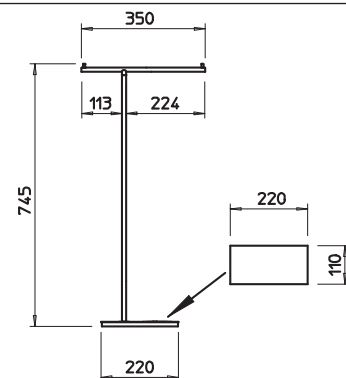

15841

Piantana porta salvietta.
Freestanding towel rail.

031	Cromo	Chrome	270
142	Inox spazzolato	Brushed nickel	349