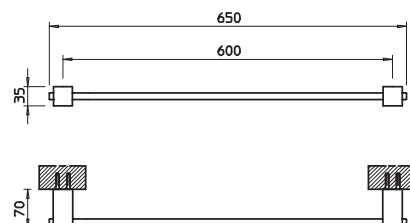

15803

Porta salvietta interasse 60 cm.
60 cm centre distance towel rail.

031	Cromo	Chrome	168
142	Inox spazzolato	Brushed nickel	219