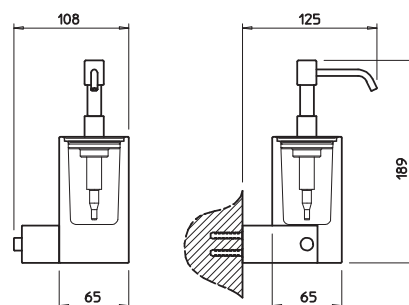

031	Cromo	Chrome	262
142	Inox spazzolato	Brushed nickel	340