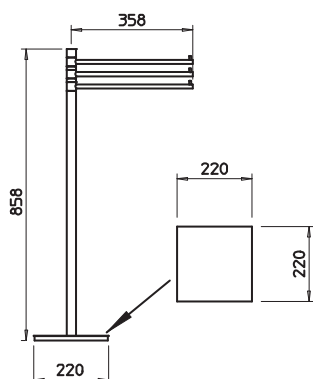

QUADRO accessories

15833

Piantana con porta rotolo e porta scopino in vetro satinato.
Standing set with paper roll holder and satined glass brush holder.

031	Cromo	Chrome	347
142	Inox spazzolato	Brushed nickel	449

15827

Piantana con porta sapone e porta scopino in vetro satinato, porta rotolo e porta salvietta.
Standing set with satined glass soap and brush holders, paper roll holder and towel rail.

031	Cromo	Chrome	692
142	Inox spazzolato	Brushed nickel	890

15773

Colonna a muro con porta sapone in vetro satinato e porta salvietta.
Wall-mounted column with satined glass soap holder and towel rail.

031	Cromo	Chrome	246
142	Inox spazzolato	Brushed nickel	319

15779

Colonna a muro con porta dispenser in vetro satinato e porta salvietta.
Wall-mounted column with satined glass soap dispenser holder and towel rail.

031	Cromo	Chrome	345
142	Inox spazzolato	Brushed nickel	448

15839

Piantana porta salvietta.
Freestanding towel rail.

031	Cromo	Chrome	541
142	Inox spazzolato	Brushed nickel	702