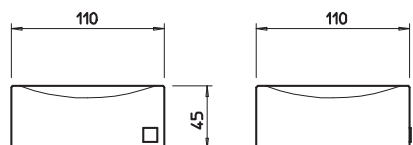

15791

Porta sapone e porta dispenser a muro in vetro satinato.
Satinized glass wall-mounted soap and dispenser holders.

031	Cromo	Chrome	318
142	Inox spazzolato	Brushed nickel	413