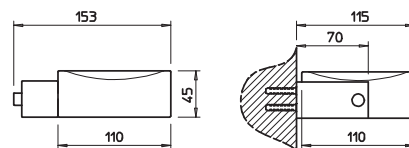

15701

Porta sapone a muro in vetro satinato.
Satined glass wall-mounted soap holder.

031	Cromo	Chrome	161
142	Inox spazzolato	Brushed nickel	209