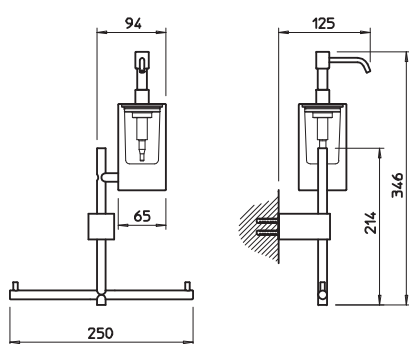

15779

Colonna a muro con porta dispenser in vetro satinato e porta salvietta.
Wall-mounted column with satined glass soap dispenser holder and towel rail.

031	Cromo	Chrome	345
142	Inox spazzolato	Brushed nickel	448