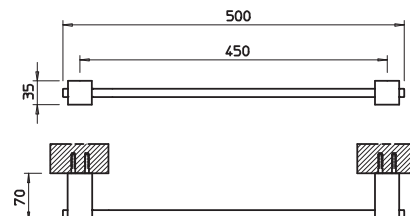

15800

Porta salvietta interasse 45 cm.
45 cm centre distance towel rail.

031	Cromo	Chrome	163
142	Inox spazzolato	Brushed nickel	211

15803

Porta salvietta interasse 60 cm.
60 cm centre distance towel rail.