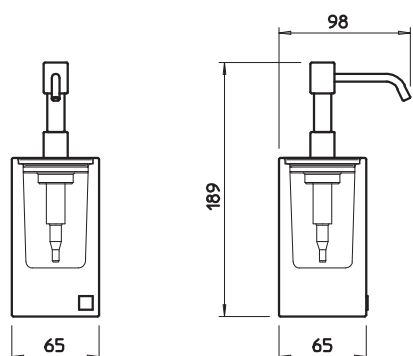

15737

Porta dispenser d'appoggio con bicchiere in vetro satinato.
Standing soap dispenser with satinized glass.

031	Cromo	Chrome	192
142	Inox spazzolato	Brushed nickel	231