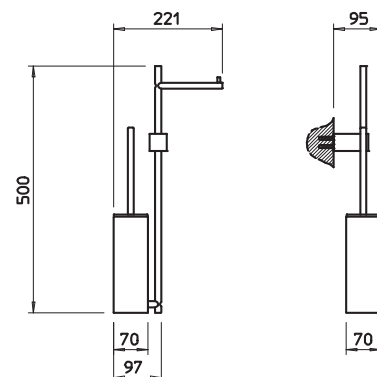

15767

Colonna a muro con porta rotolo e porta scopino in vetro satinato.
Wall-mounted column with paper roll holder and satined glass brush holder.

031	Cromo	Chrome	330
142	Inox spazzolato	Brushed nickel	428