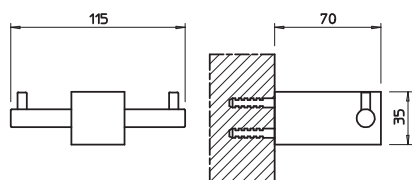

15809

Porta salvietta ad anello.
Towel ring.

031	Cromo	Chrome	151
142	Inox spazzolato	Brushed nickel	196