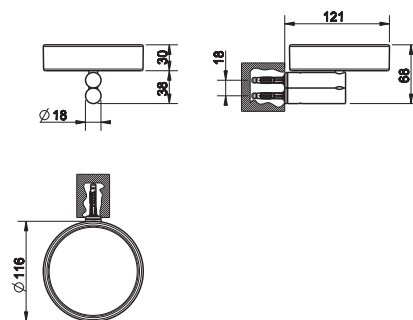

37301

Porta sapone a muro in vetro satinato.
Satined glass wall-mounted soap holder.