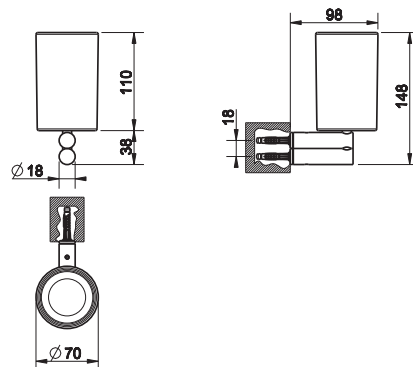

37307

Porta bicchiere a muro in vetro satinato.
Wall-mounted tumbler holder with satinad glass.

031	Cromo	Chrome	126
279	Bianco CN	White CN	151
299	Nero XL	Black XL	151

37313

Porta dispenser a muro con bicchiere in vetro satinato.
Wall-mounted soap dispenser with satinad glass.