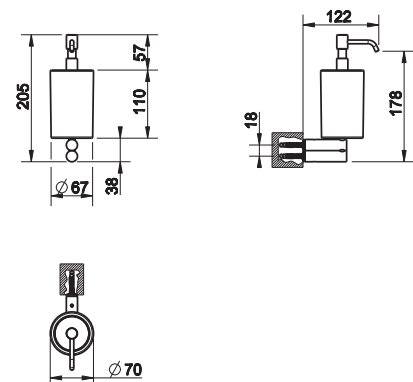

37301

Porta sapone a muro in vetro satinato.
Satined glass wall-mounted soap holder.

031	Cromo	Chrome	117
279	Bianco CN	White CN	141
299	Nero XL	Black XL	141

37307

Porta bicchiere a muro in vetro satinato.
Wall-mounted tumbler holder with satinad glass.

031	Cromo	Chrome	126
279	Bianco CN	White CN	151
299	Nero XL	Black XL	151

37313

Porta dispenser a muro con bicchiere in vetro satinato.
Wall-mounted soap dispenser with satinad glass.

031	Cromo	Chrome	222
279	Bianco CN	White CN	267
299	Nero XL	Black XL	267

37319

Porta scopino a muro in vetro satinato.
Satinad glass wall-mounted brush holder.

031	Cromo	Chrome	178
279	Bianco CN	White CN	213
299	Nero XL	Black XL	213

37325

Porta sapone d'appoggio in vetro satinato.
Satinad glass standing soap holder.

031	Cromo	Chrome	67